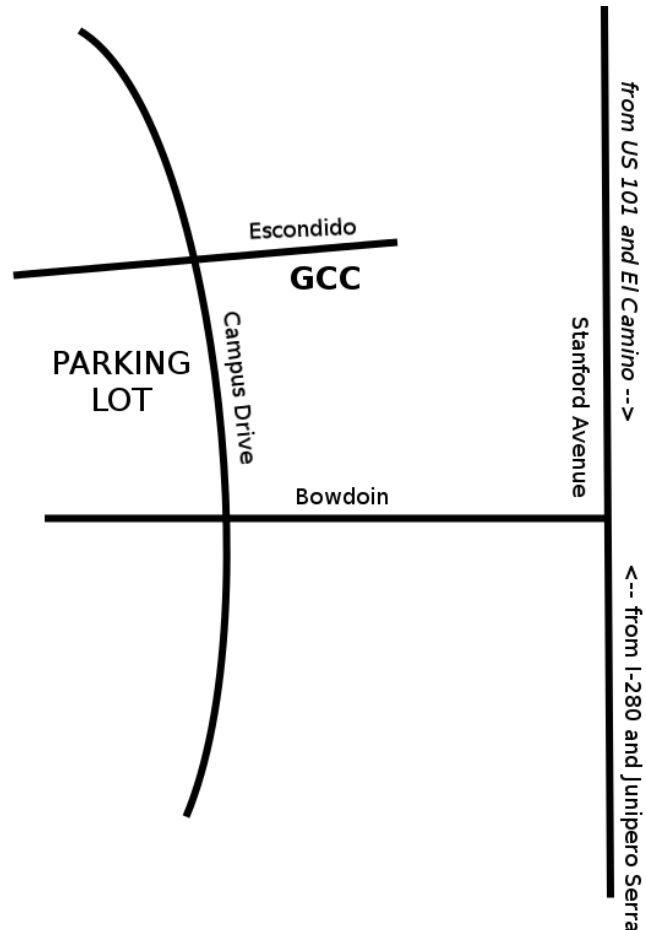

**Havana Room, in the
Graduate Community Center
750 Escondido Road
Stanford**

**Square Dance Class
21 October
28 October**

Directions to/from Parking Lot

Parking along Escondido Road is extremely limited, even in the evening, as most spaces are reserved for residents. Therefore we are suggesting that you make use of the large lot near the corner of Escondido Road and Campus Drive.

Directions to the Parking Lot

From I-280: Take Page Mill Road (toward the bay) to Junipero Serra Boulevard (about 1 1/4 mi.). Turn left on Junipero Serra to Stanford Avenue (about 1/3 mi.). Turn right on Stanford Avenue to Bowdoin Street (about 3/4 mi.). Turn left on Bowdoin ...

From US 101: Take Oregon Expressway to El Camino Real (about 2 mi.). Turn right on El Camino to Stanford Avenue (about 1/2 mi.). Turn left on Stanford Avenue to Bowdoin (about 3/4 mi.). Turn right on Bowdoin ...

Once you are on Bowdoin: go about 1/3 mi. to Campus Drive, where you will find a traffic circle. Do not turn onto Campus Drive, but instead go about half way around the traffic circle and continue on Bowdoin. You will immediately find a large parking lot on your right. Turn right into that lot and continue inside that parking lot as far as you can go toward Escondido Road, and park in a spot near the intersection of Campus Drive and Escondido. Parking in this lot is free on weekends.

Directions from the Parking Lot to the Graduate Community Center

Walk across Campus Drive at the intersection with Escondido Road and continue walking along Escondido on the sidewalk, on the right side of the street. After passing a few small parking lots you will come to a building that is smaller and closer to the street (and sidewalk) than the residence buildings. This is the Graduate Community Center.

This building has an entrance in the front that makes it look like it is a restaurant -- because that's what's right inside the front door. Go in that door, walk past the people ordering and eating food, and you will find the Havana Room on the right.