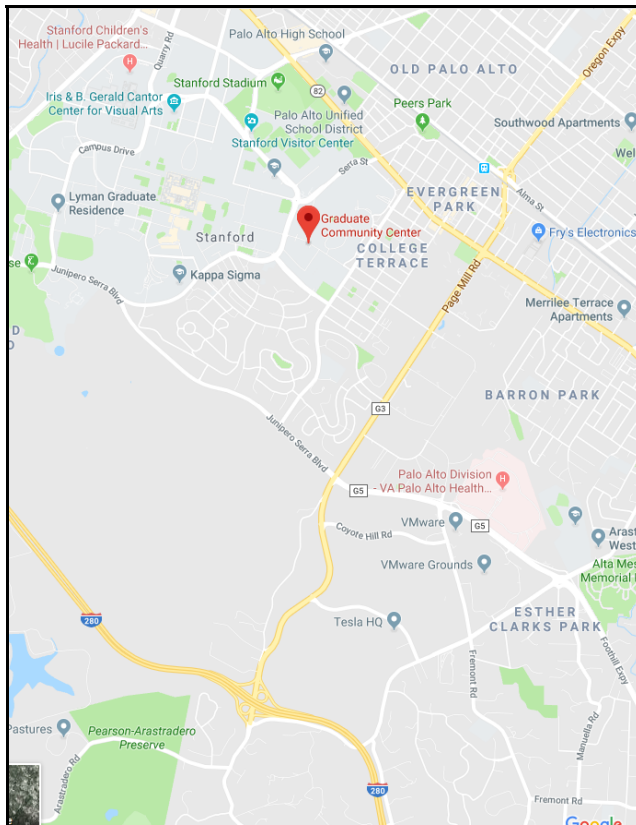

**Havana Room, in the
Graduate Community Center
750 Escondido Road
Stanford**

**Square Dance Class
21 October
28 October**

Note that you must use Campus Drive to reach this part of Escondido Road – another part of Escondido Road intersects Stanford Avenue, but through traffic is not allowed.

You can get to Campus Drive through almost any road entering campus (e.g., from El Camino Real use Palm Drive or Serra Street; from Stanford Avenue take Bowdoin Street; from Junipero Serra Blvd. take Stanford Avenue to Bowdoin Street).

From I-280 northbound take the Page Mill exit (turn right) to Junipero Serra Boulevard (turn left), to Stanford Avenue (turn right) to Bowdoin Street (turn left), to Campus Drive (turn right at the traffic circle) to Escondido Road.

The parking lots closest to this building are reserved for residents of graduate student housing – do not park in any spot so marked. There is a regular parking lot about a block away, on the other side of Campus Drive, where parking is free in the evening.