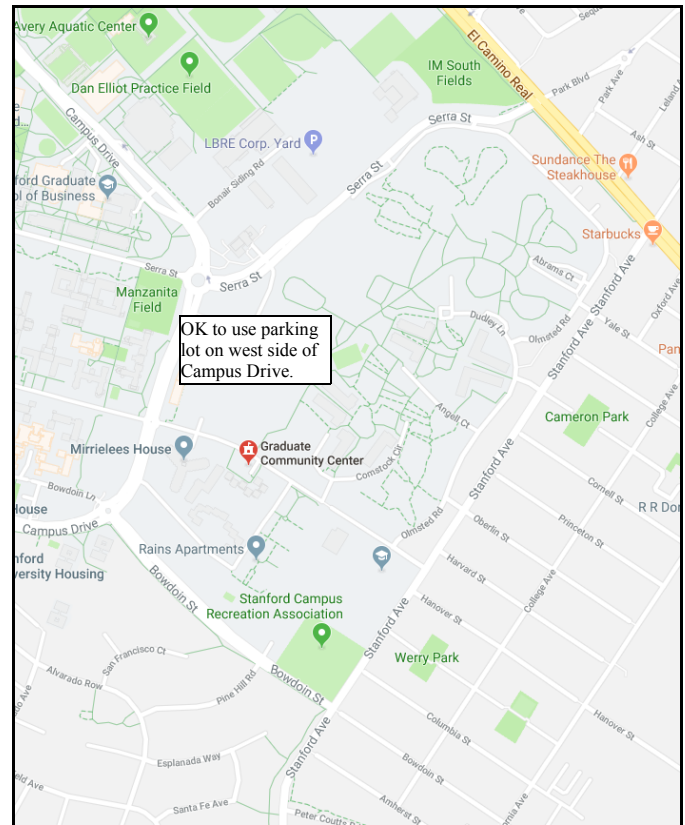

**Havana Room, in the
Graduate Community Center
750 Escondido Road
Stanford**

**Square Dance Class
21 October
28 October**

Note that you must use Campus Drive to reach this part of Escondido Road – another part of Escondido Road intersects Stanford Avenue, but through traffic is not allowed.

You can get to Campus Drive through almost any road entering campus (e.g., from El Camino Real use Palm Drive or Serra Street; from Stanford Avenue take Bowdoin Street; from Junipero Serra Blvd. take Stanford Avenue to Bowdoin Street).

From I-280 northbound take the Page Mill exit (turn right) to Junipero Serra Boulevard (turn left), to Stanford Avenue (turn right) to Bowdoin Street (turn left), to Campus Drive (turn right at the traffic circle) to Escondido Road.

The parking lots closest to this building are reserved for residents of graduate student housing – do not park in any spot so marked. There is a regular parking lot about a block away, on the other side of Campus Drive, where parking is free in the evening.